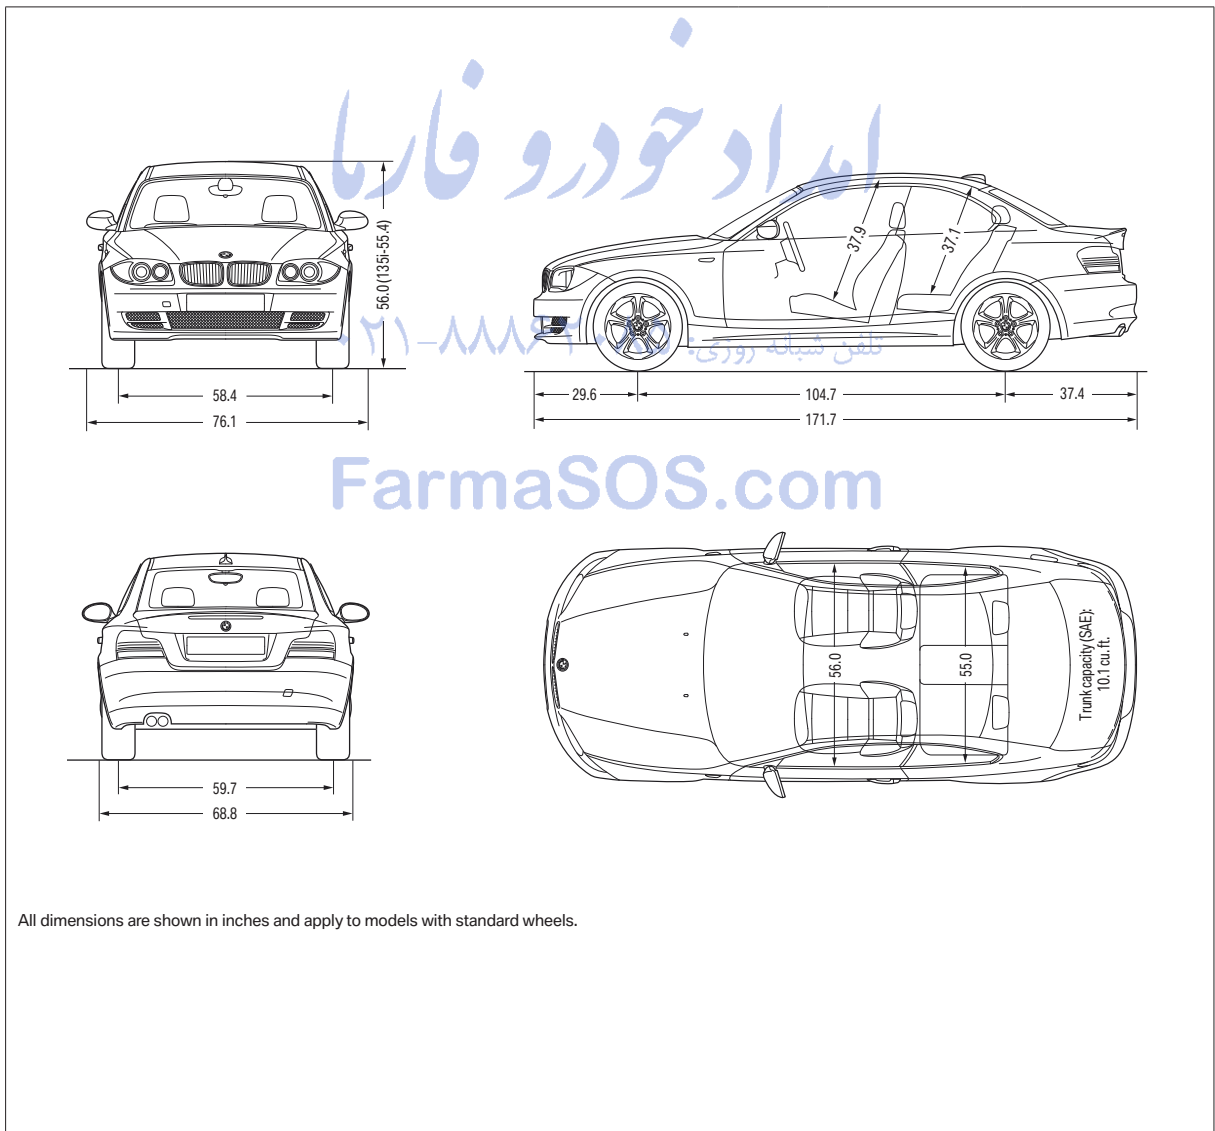

Tires and wheels		128i	135i
Tire dimensions – standard	front	205/50	215/40
	rear	205/50	245/35
Wheel dimensions – standard	front	17 x 7.0	18 x 7.5
	rear	17 x 7.0	18 x 8.5
Material		cast alloy	cast alloy

Brakes			
Front – diameter	inch	11.8	13.3
Rear – diameter	inch	11.8	12.8

All dimensions are shown in inches and apply to models with standard wheels.