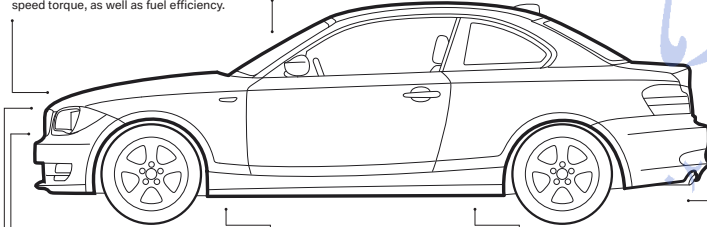

This is how much has gone in.

Double-VANOS

Aerodynamics

Valvetronic

Efficient transmissions

Lightweight construction

Twin-turbocharged engine

And this is what comes out.

امداد خودرو فارما

تلفن شبانه روزی: ۰۸۵-۸۸۸۶۲۰۸۵

maSOS.com