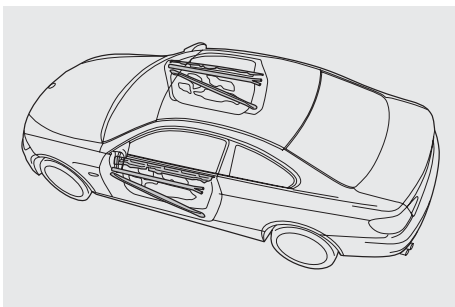

BMW's door-anchoring system includes a reinforcing bar with a hook-like member within each door. In a severe side impact, the reinforcing bar hooks the door to the body, locking them together to make a more rigid passenger cell. When the pressure is released, the anchoring system is designed to snap back so that the doors can open.