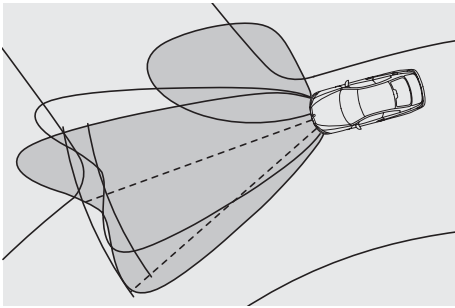

■ Standard equipment

□ Optional equipment

Xenon Adaptive Headlights illuminate the road ahead and to the side with brilliant clarity; Xenon headlights also have a dynamic auto-leveling feature. **BMW Adaptive Headlights** illuminate the road around corners by directing the headlights into and through the bend, as soon as the vehicle begins cornering.