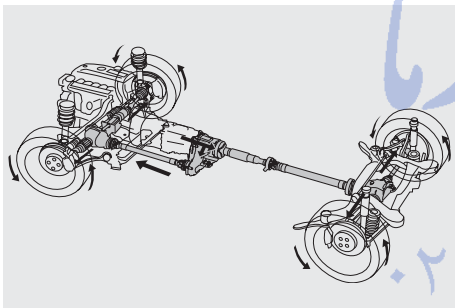

xDrive all-wheel-drive system monitors readings from the DSC sensors and the gas pedal to determine if over- or understeer is occurring. This data is then used to continually vary power distribution between the front and rear axles, ensuring agile, neutral and forgiving handling at all times. (standard in 328xi; not available in 328i or 335i)