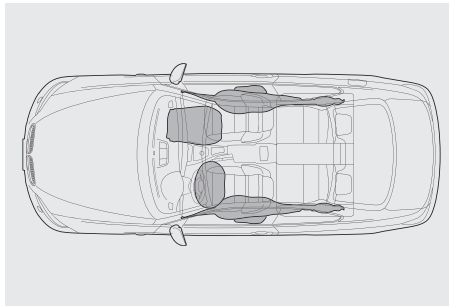

Six airbags, part of BMW's Advanced Crash Safety Management system, include "smart" dual-stage, dual-threshold front airbags that deploy at different forces, depending upon whether or not safety belts are worn; front-to-rear Head Protection System curtain-type airbags; and front-seat-mounted side-impact airbags.