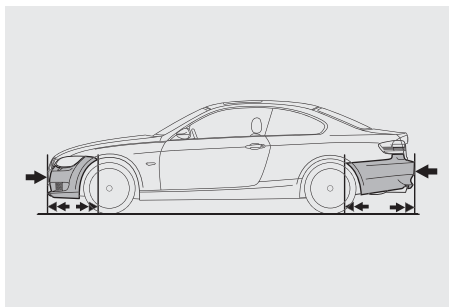

Impact-absorbing bumpers and compressible "crush tubes" front and rear help absorb the force of impact in collisions up to nine mph, helping to minimize damage to the vehicle's body and simplifying repairs. Only at higher impact speeds do structural supports begin to deform, dissipating impact energy to help protect occupants.