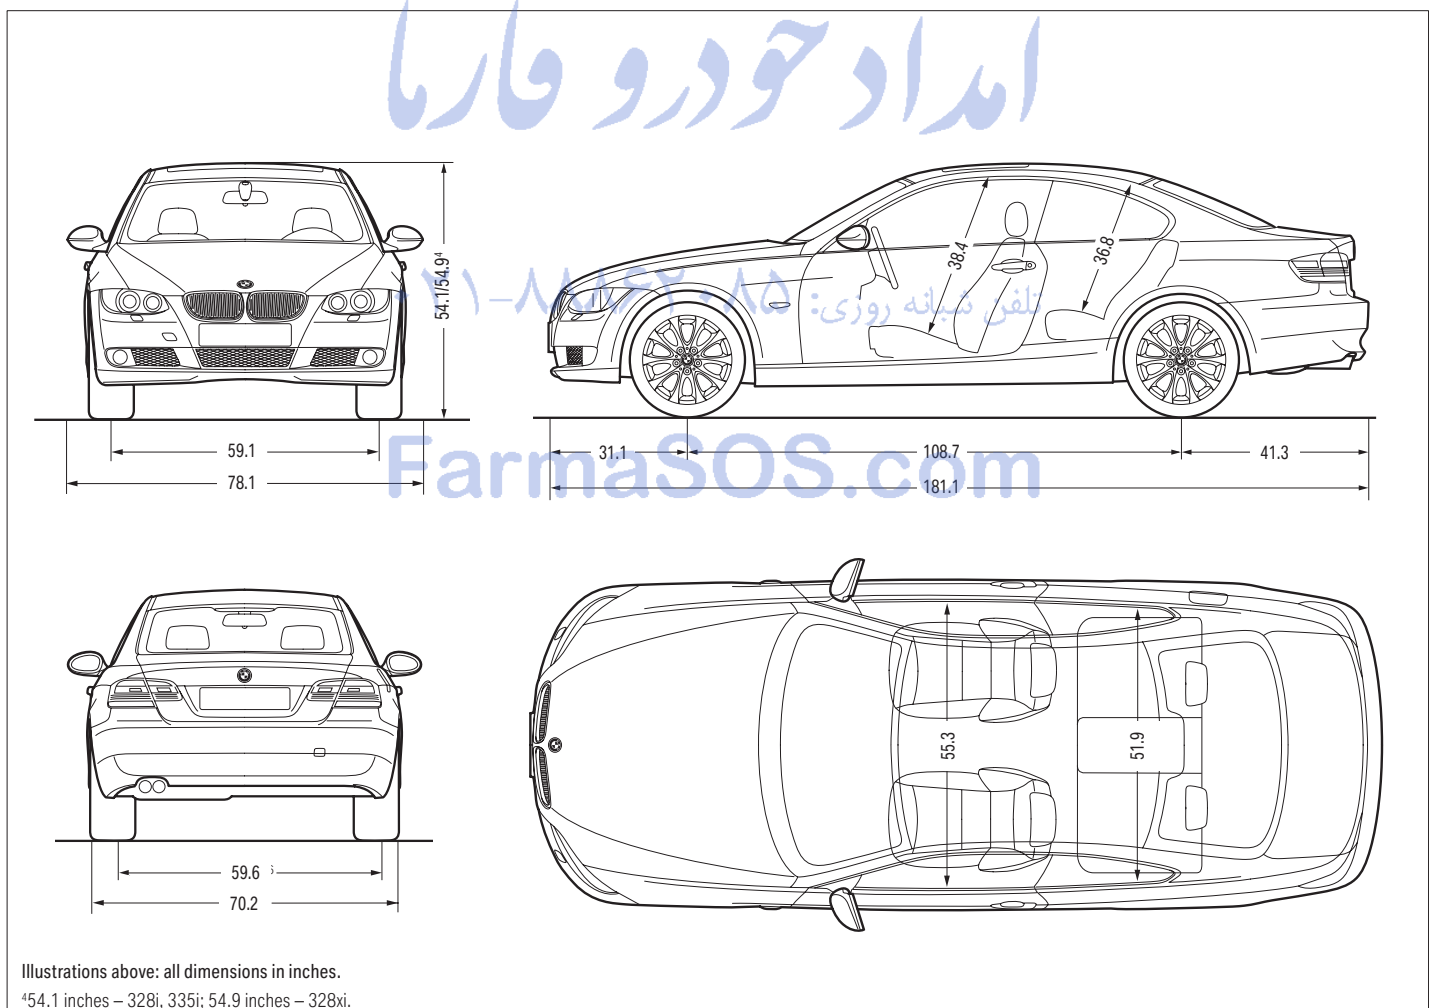

Technical data

Fuel consumption³		328i	328xi	335i
Manual transmission – City/Highway	mpg	20/30	19/28	19/28
Automatic transmission – City/Highway	mpg	21/30	20/27	20/29

Tires and wheels		328i	328xi	335i
Tire dimensions	standard	225/45R-17	225/45R-17	225/45R-17
Wheel dimensions	standard	17 x 8.0	17 x 8.0	17 x 8.0
Material	standard	light alloy	light alloy	light alloy

Brakes		328i	328xi	335i
Front – diameter	inch	11.8	11.8	13.7
Rear – diameter	inch	11.8	11.8	13.2

Illustrations above: all dimensions in inches.

⁴54.1 inches – 328i, 335i; 54.9 inches – 328xi.

U.S. Importer: BMW of North America, LLC, Woodcliff Lake, NJ 07677. All illustrations and specifications contained in this brochure are based on the latest product information available at the time of printing. BMW reserves the right to make changes at any time, without notice, in colors, materials, equipment, specifications and models. BMW may, subject to legal requirements, determine the Model Year designation of its vehicles. The Model Year designation on any particular model may be longer or shorter than 12 months. Some vehicles pictured may contain non-U.S. equipment. Some models may be shown with optional equipment. While BMW NA makes all reasonable efforts to provide accurate information in this brochure, there is no guarantee or warranty of accuracy. Furthermore, we do not assume any liability for the accuracy or completeness of information presented.

This brochure shall not be used or relied upon as a substitute for information that is available from your BMW center. Further information can be obtained from your authorized BMW center or bmwusa.com.

©2007 BMW of North America, LLC. Not to be reproduced wholly or in part without written permission of BMW NA. The BMW name, model names and logo are registered trademarks.

BMW recommends Castrol