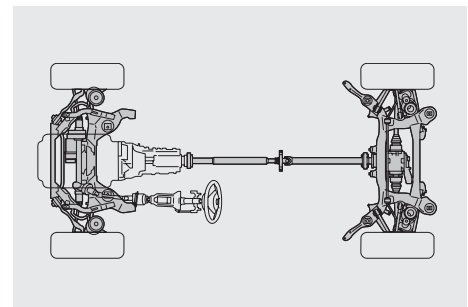

Innovative chassis is constructed using the latest technology in steel production. Using a stronger steel for the chassis results in a smoother ride, remarkable handling and enhanced active and passive safety.