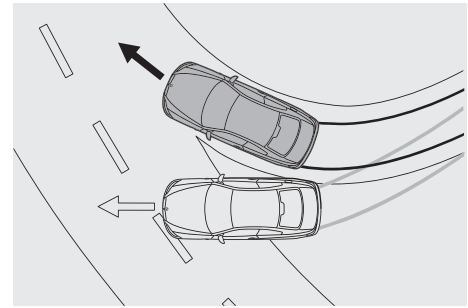

Six airbags, part of BMW's Advanced Crash Safety Management system, include "smart" dual-stage, dual-threshold front airbags that deploy at different forces, depending upon whether or not safety belts are worn; front-to-rear Head Protection System curtain-type airbags; and front-seat-mounted side-impact airbags.