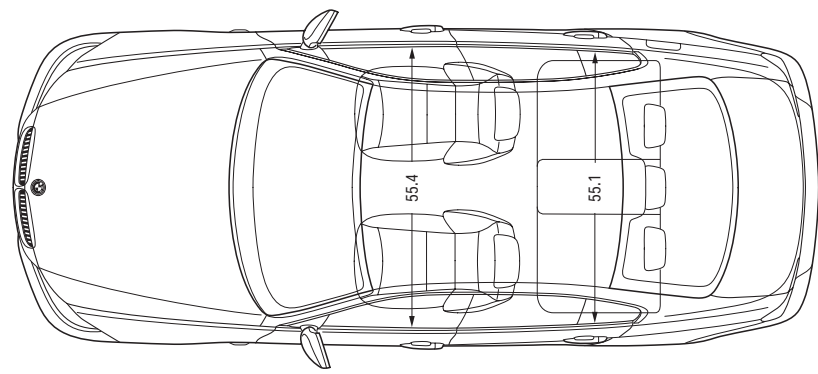

All dimensions are shown in inches.