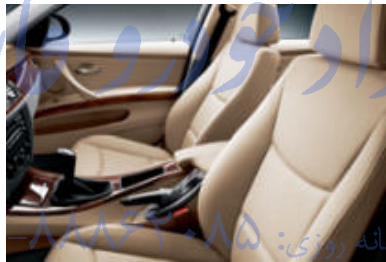

**Luxurious Leather upholstery** cradles driver and passengers in soft gathered comfort. Durable and easy to maintain, a Leather interior adds elegance and refinement.

**BMW Universal garage-door opener** takes the place of up to three remote-control devices. It can activate remote functions outside the vehicle, such as garage-door openers or home-lighting systems.