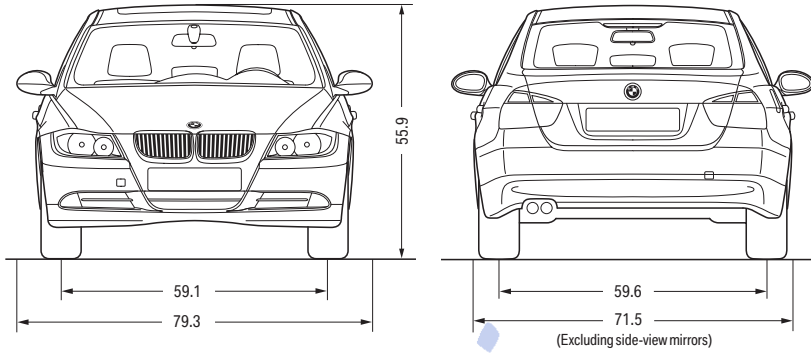

All dimensions are shown in inches.