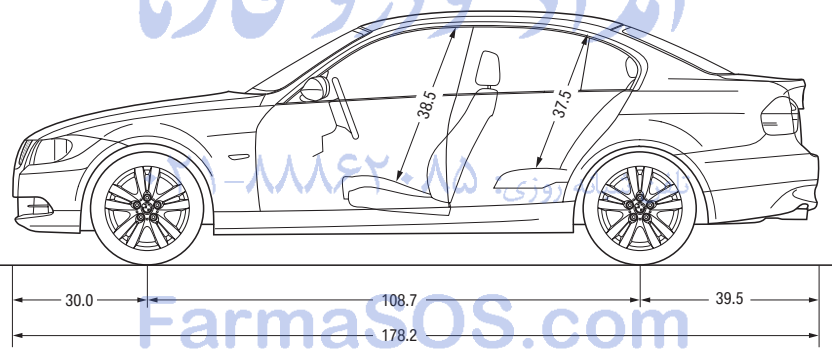

All dimensions are shown in inches.