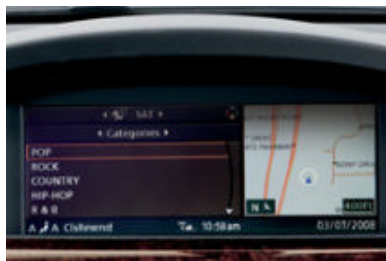

■ **Auxiliary input port** lets you connect an external audio source, such as an iPod® or MP3 player.

□ **iPod and USB adaptor** lets you scroll through and select the music you want by using the car's radio controls, the multi-function steering wheel buttons or iDrive Controller. Music titles are displayed on the radio or Navigation screen.