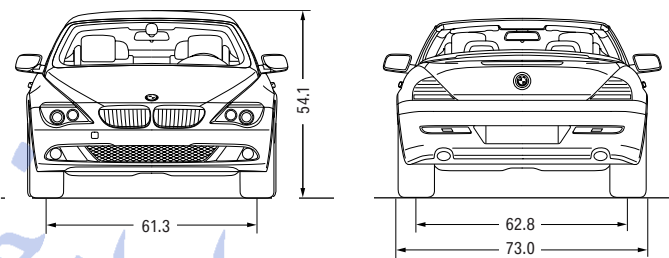

BMW 650i Coupe

BMW 650i Convertible

All dimensions are shown in inches and apply to models with standard wheels.
NOTE: Measurements do not include vehicle width from mirror to mirror.