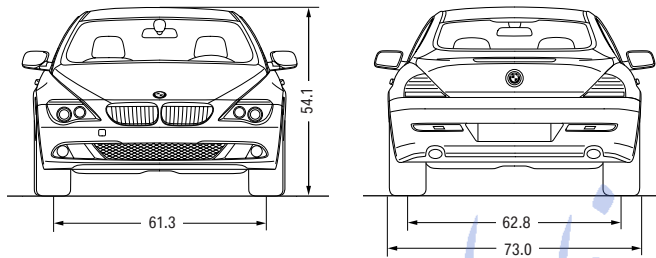

BMW 650i Coupe

BMW 650i Convertible

All dimensions are shown in inches and apply to models with standard wheels.
NOTE: Measurements do not include vehicle width from mirror to mirror.