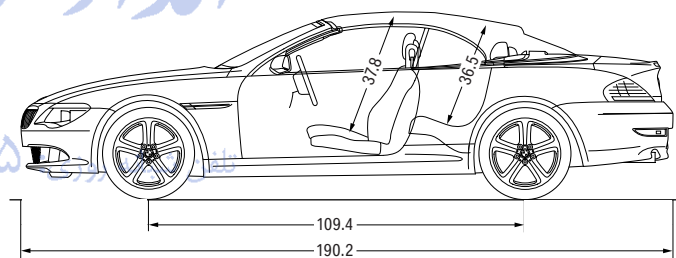

BMW 650i Coupe

BMW 650i Convertible

All dimensions are shown in inches and apply to models with standard wheels.
NOTE: Measurements do not include vehicle width from mirror to mirror.