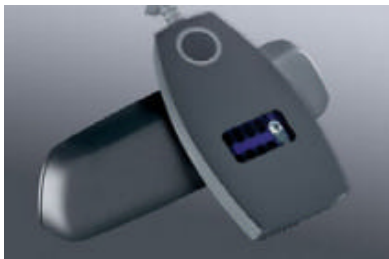

■ **Rain sensor** uses infrared light to measure the amount of rain. When the wipers are in the “intermittent” mode, the rain sensor automatically adjusts the windshield wiping interval as needed. **Automatic headlight control**, included with rain sensor, activates headlights by means of a sensor that responds to darkness.