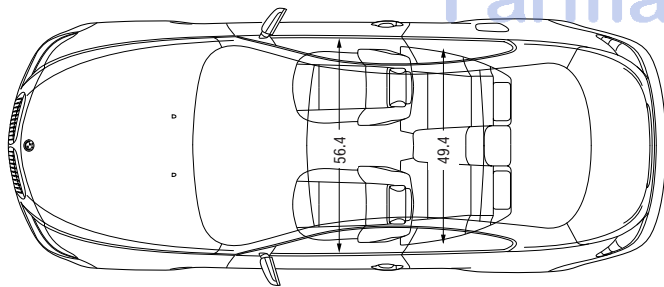

BMW 650i Coupe

BMW 650i Convertible

All dimensions are shown in inches and apply to models with standard wheels.
NOTE: Measurements do not include vehicle width from mirror to mirror.