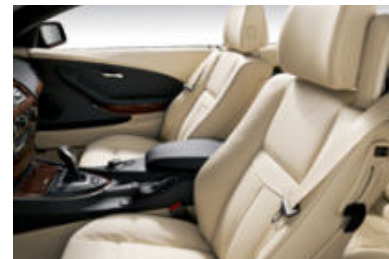

■ **Eight-way power front seats** with four-way power lumbar support and two-way adjustable headrests firmly support the driver and front passenger over long distances. Front-seat bolsters help eliminate “submarining” during sudden stops. Includes Active Head Restraints and driver’s-seat memory function for settings. (shown in Cream Beige Dakota Leather upholstery)

تلفن شبانه روزی: ۰۲۱-۸۸۸۶۲۰۸۵