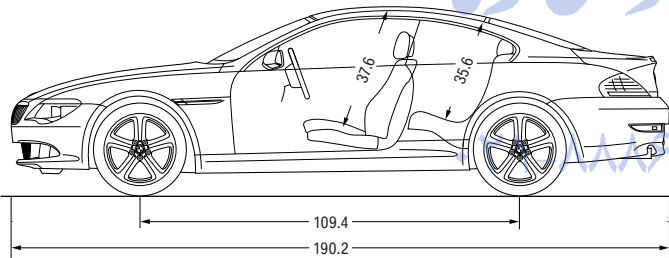

BMW 650i Coupe

BMW 650i Convertible

All dimensions are shown in inches and apply to models with standard wheels.
NOTE: Measurements do not include vehicle width from mirror to mirror.