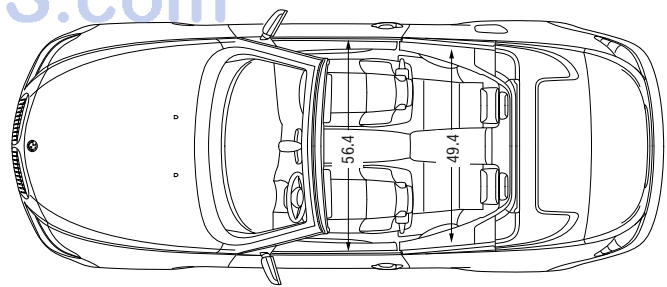

BMW 650i Coupe

BMW 650i Convertible

All dimensions are shown in inches and apply to models with standard wheels.
NOTE: Measurements do not include vehicle width from mirror to mirror.