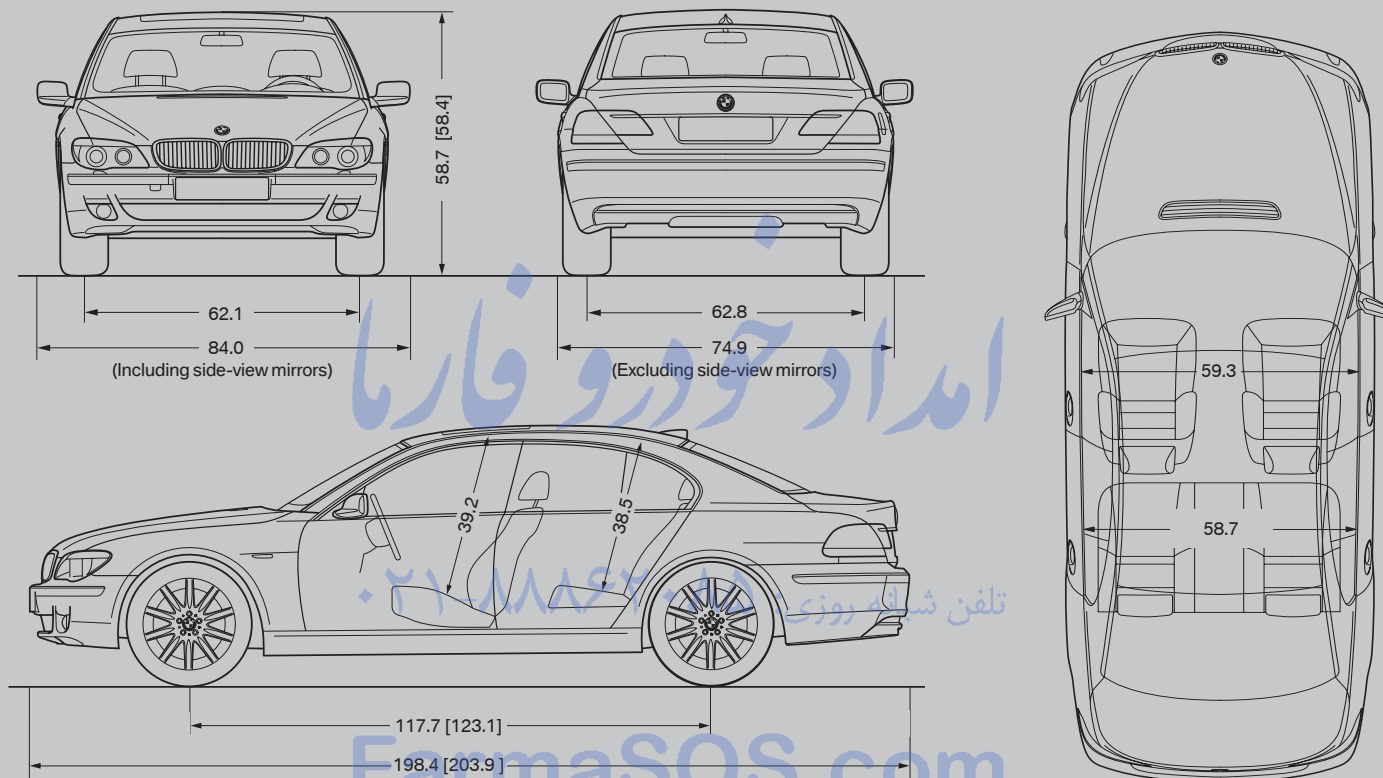

All dimensions shown in inches. Figures in [ ] apply to the 750Li/760Li; all other figures apply to 750i.
Wheels shown in technical drawing are not available in the U.S.

U.S. Importer: BMW of North America, LLC, Woodcliff Lake, NJ 07677. All illustrations and specifications contained in this brochure are based on the latest product information available at the time of printing. BMW reserves the right to make changes at any time, without notice, in colors, materials, equipment, specifications and models. BMW may, subject to legal requirements, determine the Model Year designation of its vehicles. The Model Year designation on any particular model may be longer or shorter than 12 months. Some vehicles pictured may contain non-U.S. equipment. Some models may be shown with optional equipment. While BMW NA makes diligent efforts to provide accurate information in this brochure, there is no guarantee or warranty of accuracy. Furthermore, we do not assume any liability for the accuracy or completeness of information presented. This brochure shall not be used or relied upon

as a substitute for information that is available from your BMW center. Further information can be obtained from your authorized BMW center or bmwusa.com.

©2006 BMW of North America, LLC. Not to be reproduced wholly or in part without written permission of BMW NA. The BMW name and logo are registered trademarks.

The Bluetooth word mark and logos are owned by the Bluetooth SIG, Inc. and any use of such marks by BMW is under license. Other trademarks and trade names are those of their respective owners.

BMW recommends Castrol